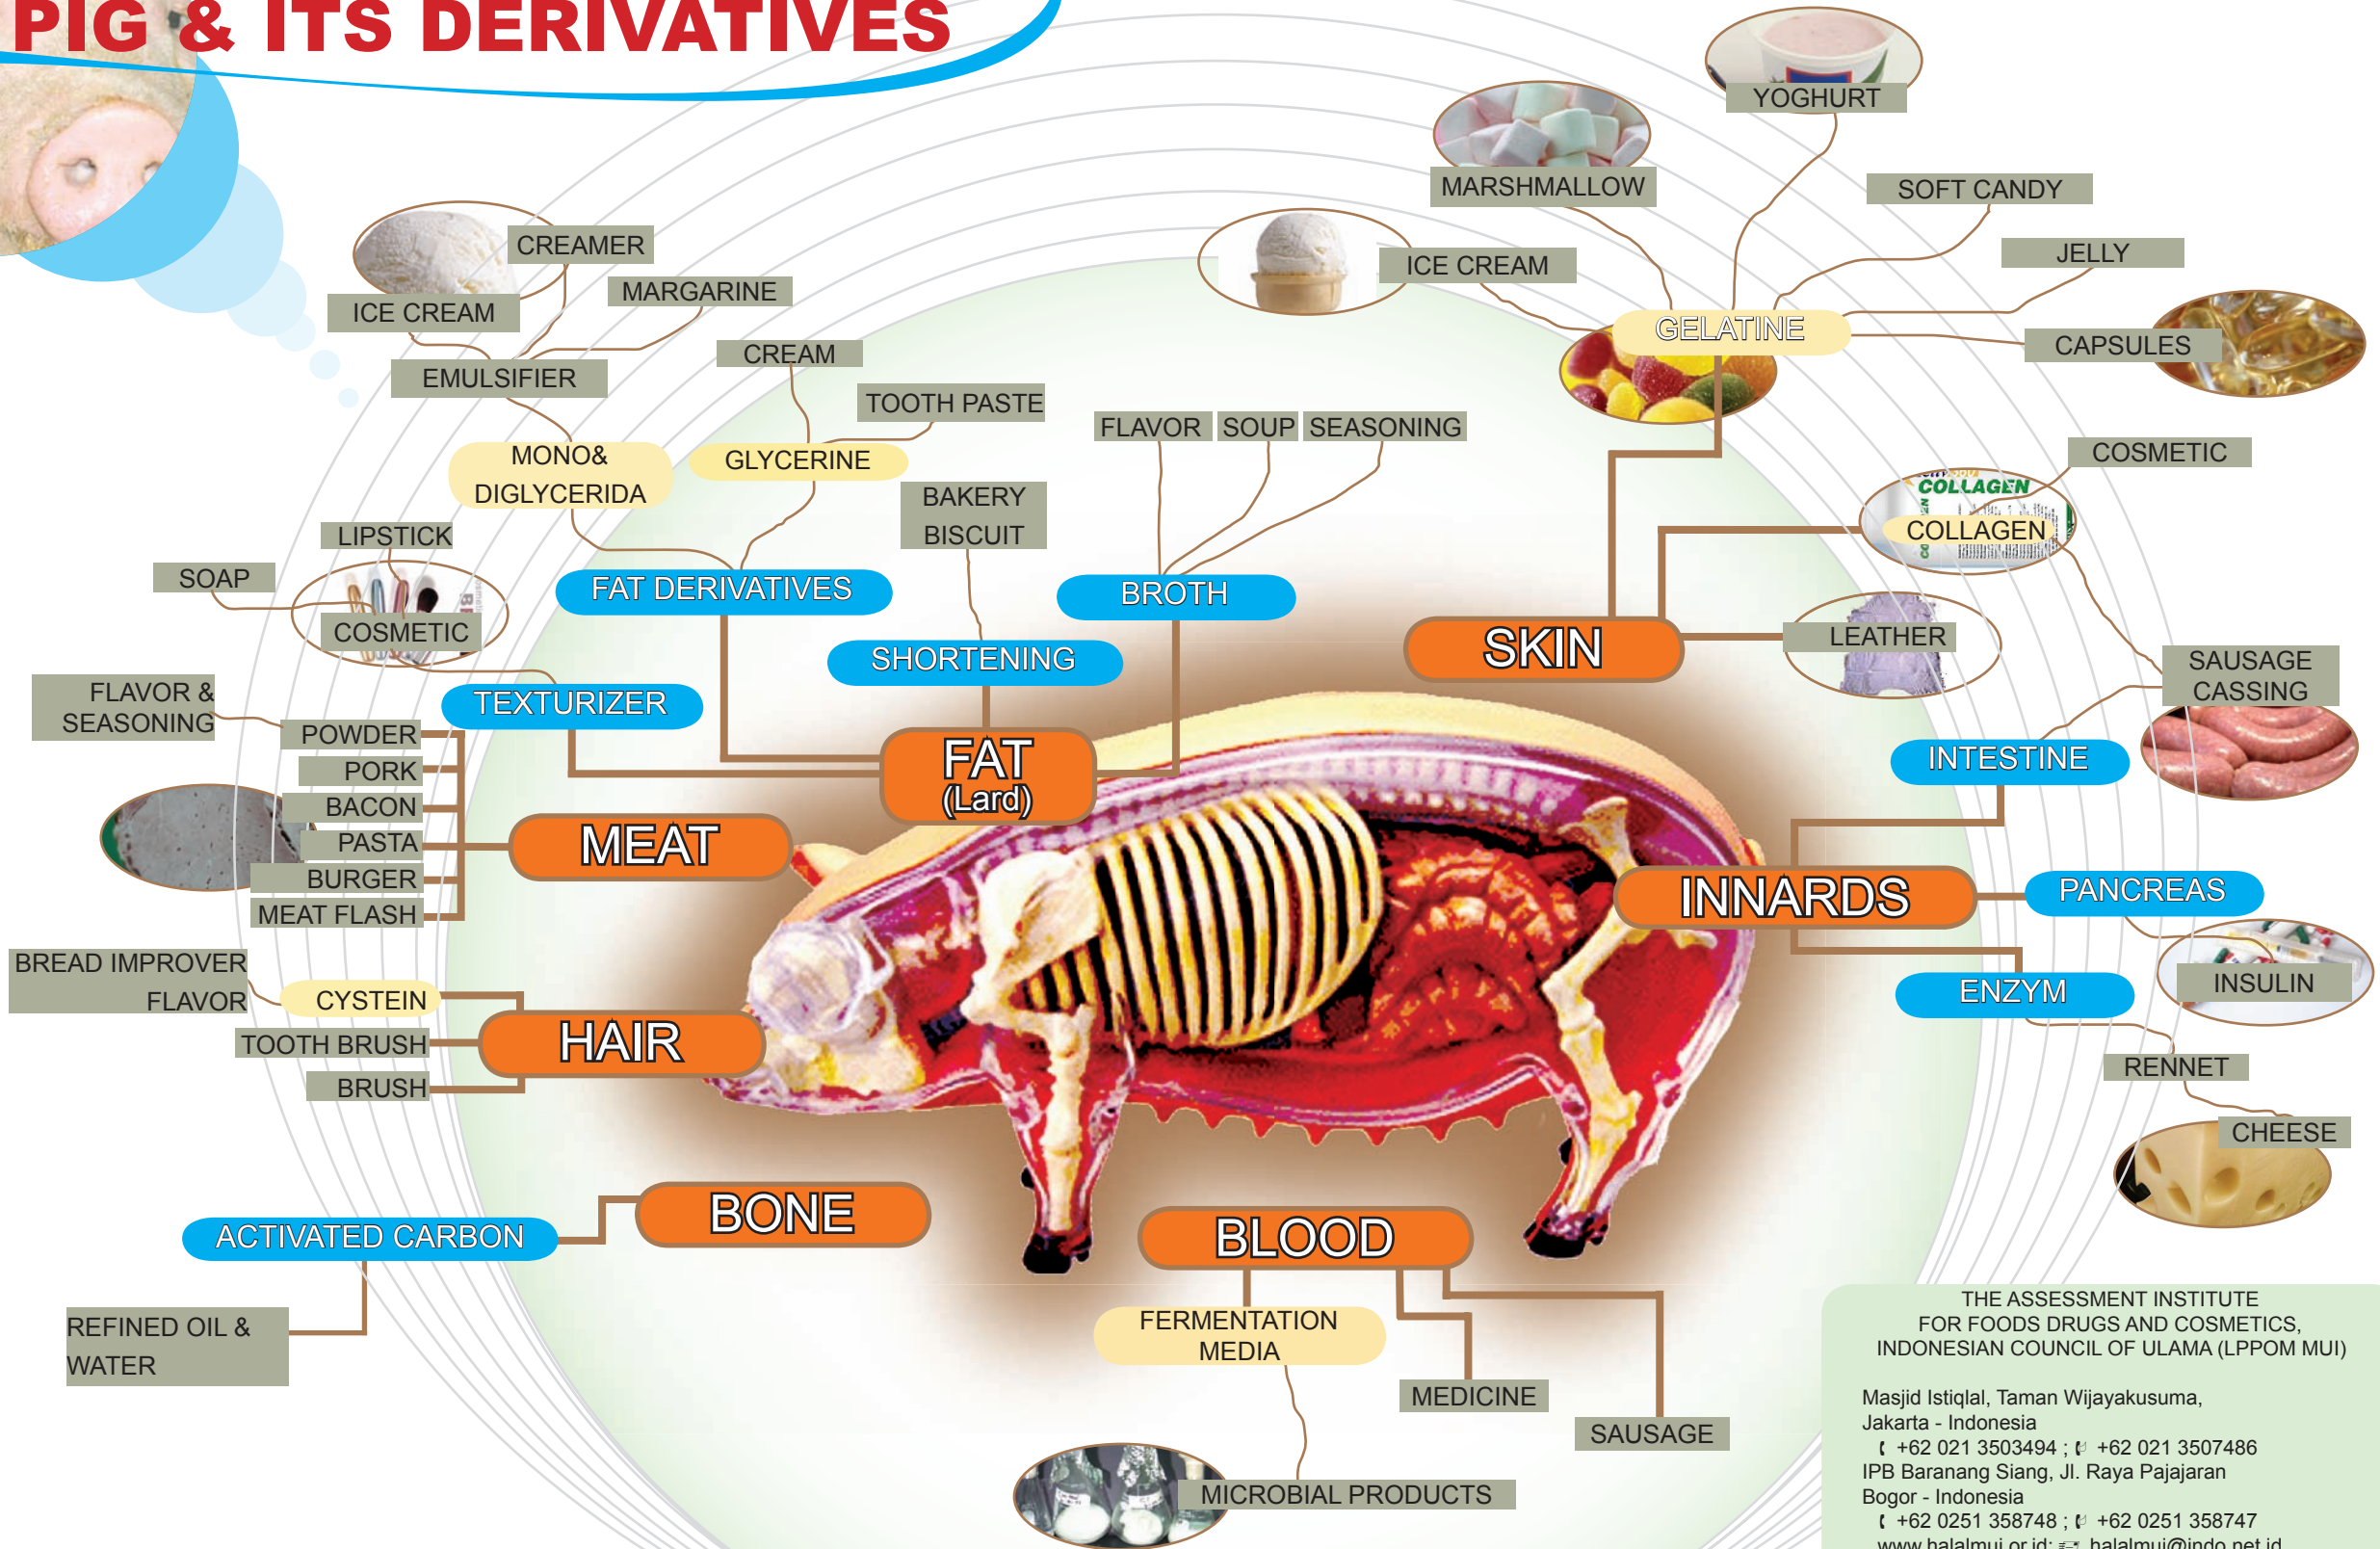

PIG & ITS DERIVATIVES

THE ASSESSMENT INSTITUTE
FOR FOODS DRUGS AND COSMETICS,
INDONESIAN COUNCIL OF ULAMA (LPPOM MUI)

Masjid Istiqlal, Taman Wijayakusuma,
Jakarta - Indonesia
☎ +62 021 3503494 ; 📠 +62 021 3507486
IPB Baranang Siang, Jl. Raya Pajajaran
Bogor - Indonesia
☎ +62 0251 358748 ; 📠 +62 0251 358747
www.halalmui.or.id; ✉ halalmui@indo.net.id